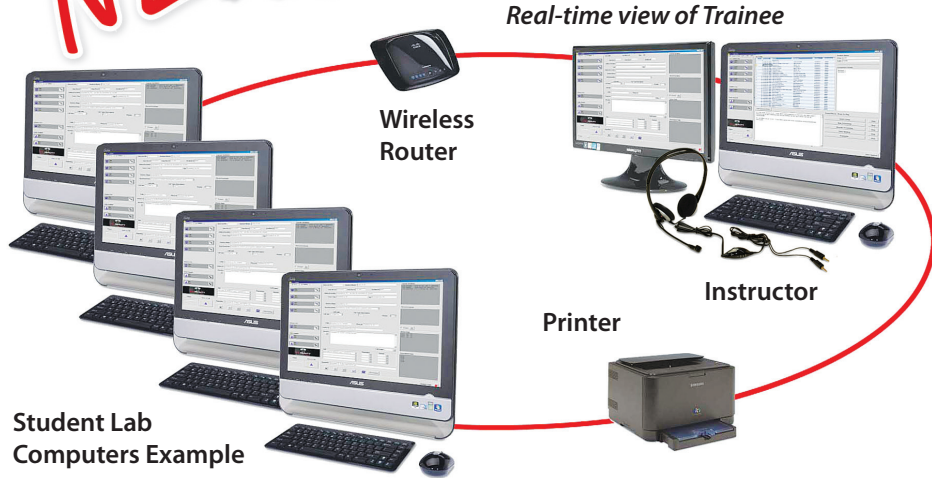

Pre-recorded actor scenarios (domestics, bar fights, gunshots) heighten emotional aspect on phone calls.

4 Phone Lines 2 Radio Channels for “Multi Tasking”

Instructor or Trainer calls the learner on phone or radio. Learner enters the call into the generic CAD Card. The Instructor watches the Trainee while they enter the call on the viewing screen. Instructor records notes on the call. All calls and CAD cards are saved for evaluation.

YES 9-1-1 REALITY IS ALSO A 'CALL TAKING & RADIO SIMULATOR!'

A SIMPLE SOLUTION TO COMPLEX LEARNING!

All-in-One Trainee Station

**DVDS • GAMES & EXERCISES • 911 CALLS • TRAIN THE TRAINER
FULL MULTI-TASKING CALL TAKING & RADIO DISPATCH SIMULATOR**

NEW!

9-1-1 REALITY TRAINER ALL-IN-ONE WIRELESS SIMULATOR

\$9,895 FREE Shipping

(1) Station includes: Instructor Station, Real-Time Student View Screen, Student Station, Printer, Router, Headsets. LOADED with training products.